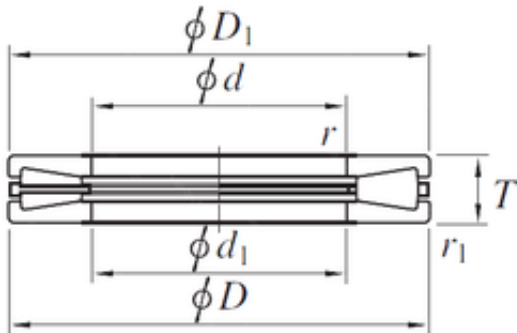

Bearing Brasil Ltda.

T691 Spherical Roller Bearings

Bearing No. T691

Size	174.625x358.775x82.550 mm
Bore Diameter	174.625 mm
Outer Diameter	358.775 mm
Width	82.550 mm
d	174.625 mm
D	358.775 mm
T	82.550 mm
d1	174.625 mm
r min.	6.4 mm
r1 min.	6.4 mm
D1	358.775 mm
Weight	45.0 Kg
Basic dynamic load rating (C)	1 950 kN

T691 Bearing 2D drawings and 3D CAD models